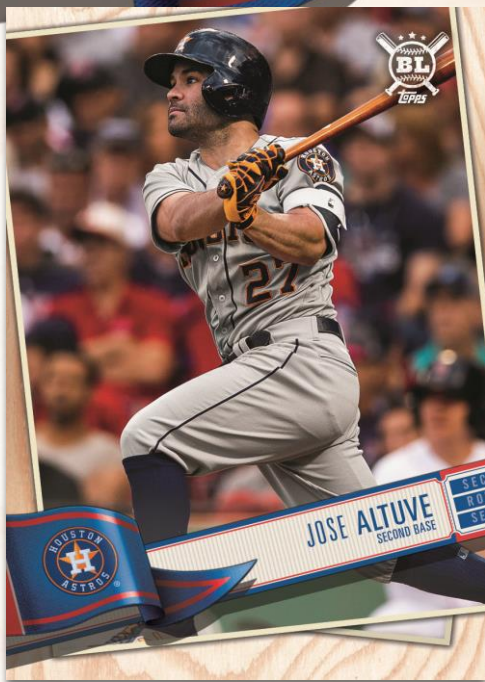

2019 TOPPS BIG LEAGUE BASEBALL

Base Card – Rainbow Foil

Blast Off

Topps Big League Baseball is back for 2019 by popular demand!

Look for a full 400-card base set that includes *Veterans & Rookies*, *Stat Kings*, *Award Winners* and *Highlights* from 2018. Additional new inserts will be featured in this year's product, as well as a new consumer program.

Base Card

Base Card - Artist Rendition Parallel

Star Caricature Reproductions

BASE CARDS

Big League Baseball has a base set that features imagery of the game's veteran and rookie stars, and will also include cards devoted to unique figures and aspects of the game such as *Stat Kings*, *Award Winners*, and *Highlights*.