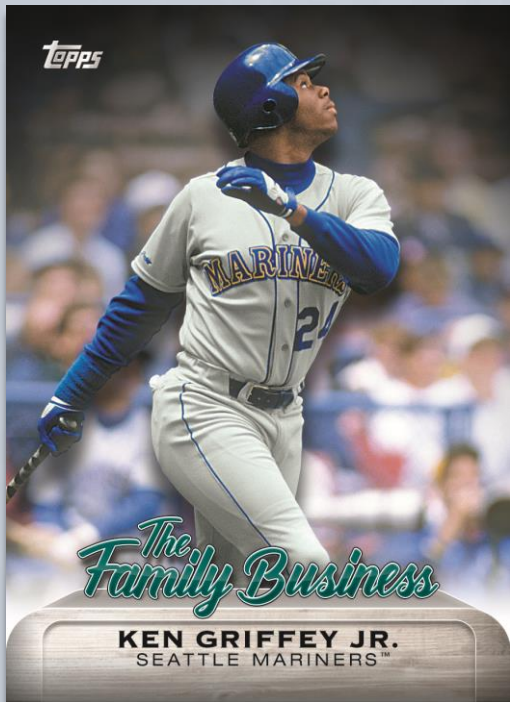

The Family Business