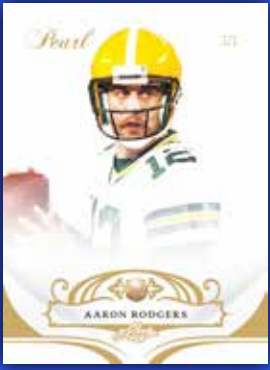

Pearl

In 2017 Leaf introduced Pearl Multi Sport to the hobby and it quickly became the most sought after and talked about high end product in hobby history!

Now Leaf is proud to add 2018-19 Leaf Pearl Multi Sport to our powerful multi sport portfolio!

Base Card

Every base card contains a stunning pearl!

Base Auto

One of the strongest single player checklists you can ever imagine from all spectrums of sports! Such as: Ichiro, Lionel Messi, George Foreman, Manny Pacquiao, Aaron Rodgers and Hulk Hogan!

Letterman

Game Used Letter right of the front or back of a jersey!

Featuring superstars such as: Julius Erving, Roger Clemens and Eddie Murray!

Magnificent Materials

Single player, 8 swatch, memorabilia card featuring patch, jerseys, pants, pads, skates, bats and more! Featuring magnificent stars such as: Joe Dimaggio, Babe Ruth, Lionel Messi and Kobe Bryant!