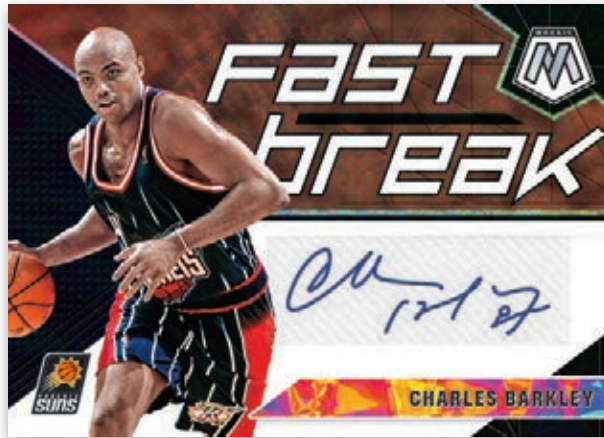

FAST BREAK EXCLUSIVE

AUTOGRAPHS FAST BREAK BLACK