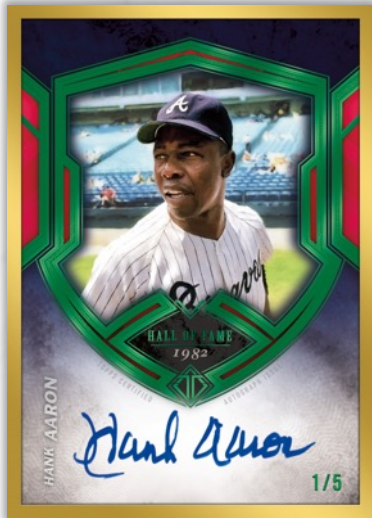

Autograph Cards

Look for an assortment of top-tier autographs from Hall of Fame players including at least two 1-of-1 parallels in each case.

Transcendent Collection Autograph
Emerald Parallel

Transcendent Collection Autographs – (#'d to 25)

- Emerald Parallel - #'d to 5
- Red Parallel - #'d 1-of-1
- Platinum Parallel - #'d 1-of-1

Transcendent Collection Image Variation Autographs – (#'d to 25)

- Emerald Parallel - #'d to 5
- Red Parallel - #'d 1-of-1
- Platinum Parallel - #'d 1-of-1

Sandy Koufax Through the Years Autographs – (#'d 1-of-1)

50 unique fan-favorite Topps designs highlighting one of the game's most prominent southpaws.

1954 Topps SuperFractor Autographs – (#'d 1-of-1)

50 carefully-selected Hall of Famers on the ever-classic 1954 Topps design with the SuperFractor treatment.