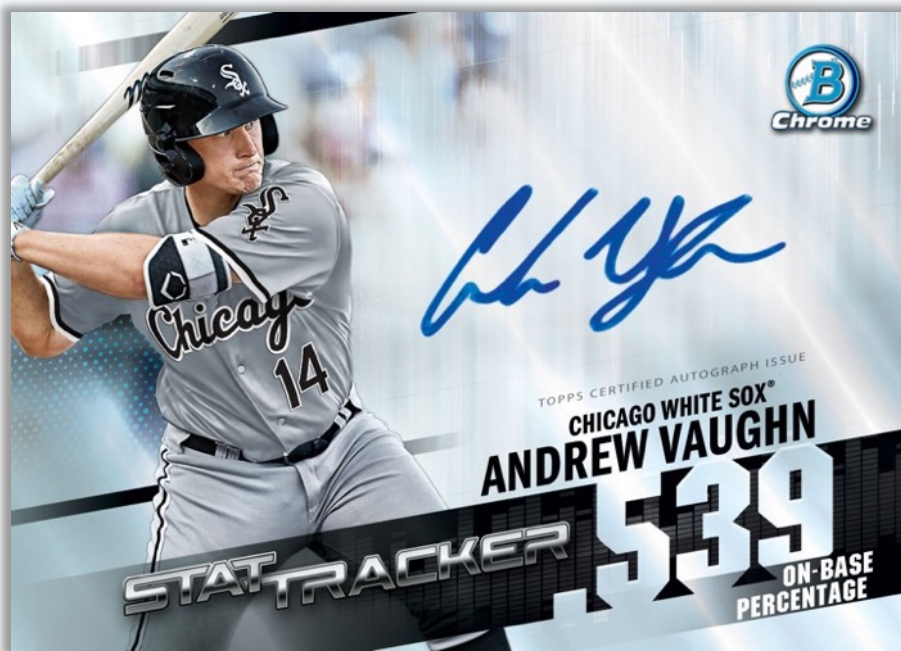

Stat Tracker Autograph Parallel