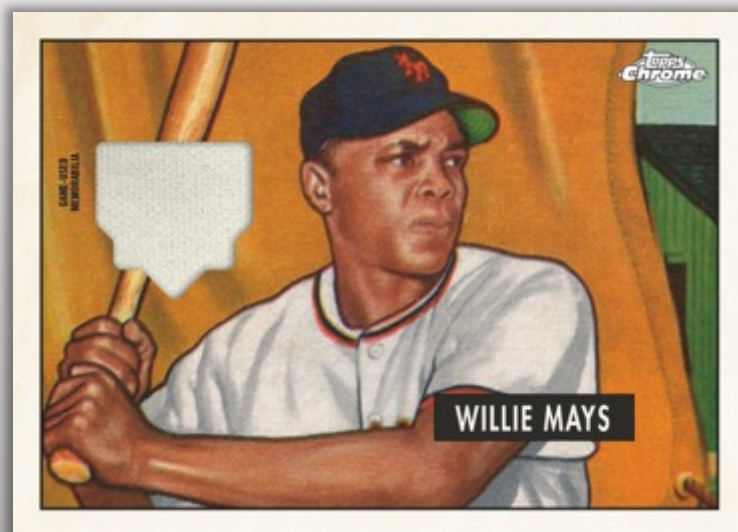

RETRO ROOKIE CHROME RELIC