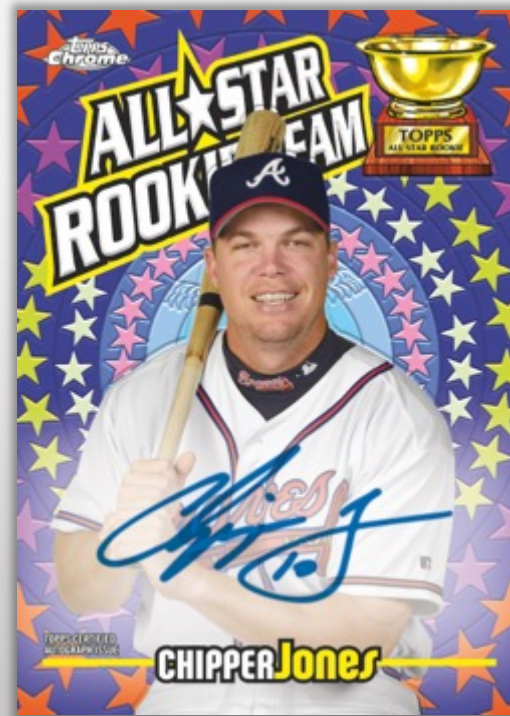

Dual Rookie Autographs – #’d to 25

- Red Refractor Parallel - #’d to 5
- SuperFractor Parallel - #’d 1-of-1

TOPPS ALL-TIME ROOKIE CUP AUTOGRAPH CARD

AVAILABLE EVERYWHERE JULY 2020

Solicitation subject to change. Final odds/players subject to actual production runs.

® & © 2020 THE TOPPS COMPANY, INC. ALL RIGHTS RESERVED. TOPPS AND TOPPS CHROME ARE REGISTERED TRADEMARKS OF THE TOPPS COMPANY, INC. Major League Baseball trademarks and copyrights are used with permission of Major League Baseball Properties, Inc. OFFICIALLY LICENSED PRODUCT OF MLB. Visit MLB.com. Officially Licensed Product of Major League Baseball Players Association. Visit MLBPlayers.com. Topps does not, in any manner, make any representations as to whether its cards will attain any future value. NO PURCHASE NECESSARY. For a chance to get an autographed/relic insert card, see pack for details. Topps has authorized only the packaging and distribution of sequentially numbered cards stated on the card, but cannot guarantee that counterfeit or unauthorized cards will not exist. Although these players have agreed to provide these cards to Topps, we cannot guarantee that all autographs and/or relics will be received in time for inclusion in this product. In the event of unavailability, Topps reserves the right to substitute an alternative autograph and/or relic card.