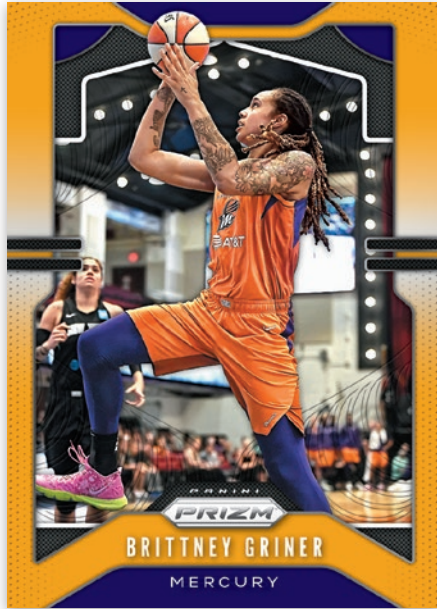

All information is accurate at the time of posting – content is subject to change. Card images are solely for the purpose of design display. Actual images used on cards to be determined.

#BETONWOMEN

HOBBY EXCLUSIVE

BASE PRIZMS GOLD

HOBBY EXCLUSIVE

BASE PRIZMS BLACK GOLD

HOBBY EXCLUSIVE

BASE PRIZMS BLACK

Look for a variety of Hobby-Exclusive Prizm parallels!

FIREWORKS

Pull from an exclusive list of the top WNBA stars featured in 7 unique insert sets! Chase Mojo (#'d/25), Gold (#'d/10) and Black (#'d/1) parallels!