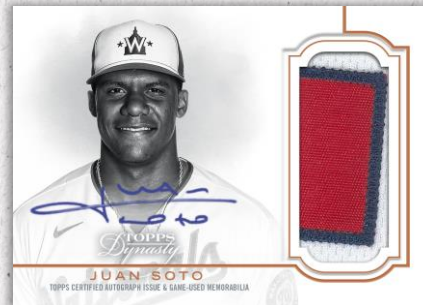

Each box contains 1 encased Autographed Relic Card, Cut Signature, or Dual Autograph numbered to 10 or less!

Look for ALL-NEW Dynasty Triple Autographed Patch Cards!

Autographed Batting Glove Card – Jumbo Logo Variation

Autographed Patch Card

Autographed MLB® Logo Patch Card

In Stores November 2020

2020 TOPPS DYNASTY BASEBALL

TOPPS Dynasty

NEW! Dynasty Triple Autographed Patch Cards

Featuring notable trios of Baseball, with on-card autographs alongside game-worn patch pieces. Sequentially #’d to 5.

- **NEW!** Silver Parallel - #’d to 5
- Gold Parallel - #’d 1 of 1

Dynasty Autographed Dual Relic Cards

MLB® legends with an on-card signature and 2 game-used relic pieces.

Sequentially #’d to 5.

- Gold Parallel - #’d 1 of 1

Dynasty Dual Autographed Patch Cards

Pairs of the game’s best with on-card autographs and game-worn patch pieces. Sequentially #’d to 5.

- Gold Parallel - #’d 1 of 1

Autographed Patch Card

Autographed Patch Card