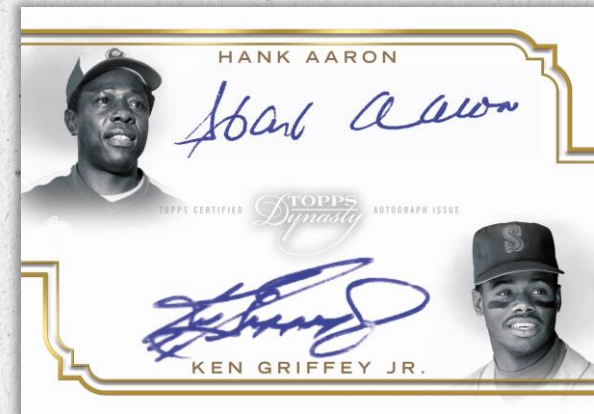

Each box contains 1 encased Autographed Relic Card, Cut Signature, or Dual Autograph numbered to 10 or less!

Look for ALL-NEW Dynasty Triple Autographed Patch Cards!

Autographed Batting Glove Card – Jumbo Logo Variation

Autographed Patch Card

Autographed MLB® Logo Patch Card

In Stores November 2020

2020 TOPPS DYNASTY BASEBALL

TOPPS Dynasty

NEW! Dynasty Triple Autographed Patch Cards

Featuring notable trios of Baseball, with on-card autographs alongside game-worn patch pieces. Sequentially #’d to 5.

Dynasty Legendary Dual Autographs

On-card autographs of only the most iconic pairings. Sequentially #’d to 5

- Silver Parallel - #’d to 3
- Gold Parallel - #’d 1 of 1

Dynasty Cut Signatures

Up to 100 unique cut signatures from past *MLB*® greats. All cards #’d 1 of 1

Dynasty Dual Relic Cut Signatures

Featuring 2 game-used relic pieces alongside cut signatures of the best of Baseball. All #’d 1 of 1.

Legendary Dual Autographs Card

Autographed *MLB*® Logo Patch Card

In stores November 2020