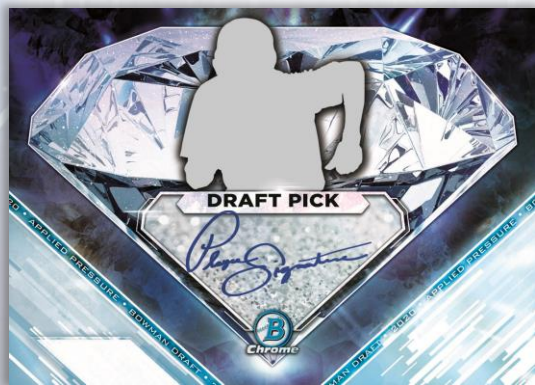

2020 BOWMAN®

DRAFT BASEBALL

SUPER JUMBO

2020 Bowman® Draft Baseball continues to cement itself as **THE** place to find the first *MLB*® licensed cards of the game's future superstars.

Collect the entire 200-card Base Card set featuring a mix of top prospects and top draft selections from the 2020 *MLB*® Draft!