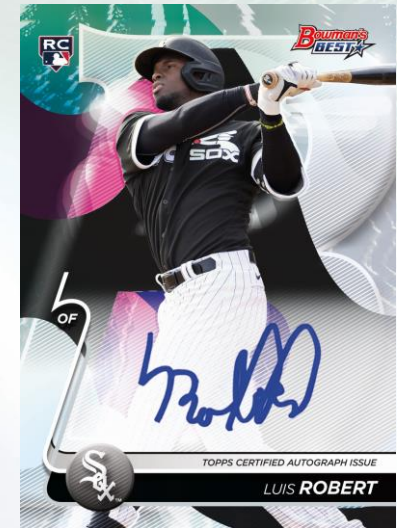

Best of 2020
Autograph Card

Solicitation subject to change. Final odds/players subject to actual production runs.

Available December 2020