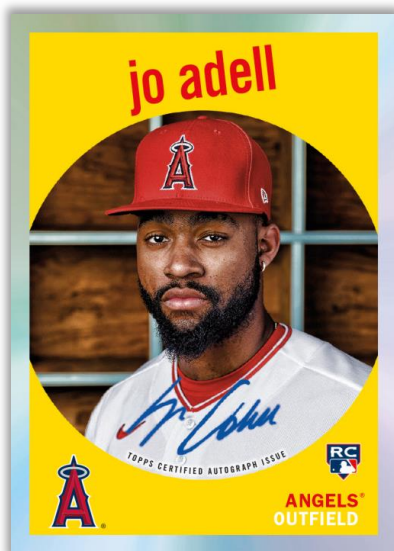

2021 TOPPS TRIBUTE BASEBALL

Circle your calendars once again for 2021 Topps Tribute, with an always-promising lineup of premium relic and autograph cards!

Look for all-new *Engraved Greats Autographs* and keep the Topps 70th Anniversary rolling with *Tribute to Topps Autographs*!

Find a mixture of 3 Autograph & 3 Relic cards per box!

Tribute to Topps Autograph Card

Engraved Greats Autograph Card

**Available in
Hobby
shops April
2021**

2021 TOPPS TRIBUTE BASEBALL

BASE CARDS

Collect all 100 Base Set cards with 90 active veterans and legends, along with a fresh crop of 10 2021 Rookies