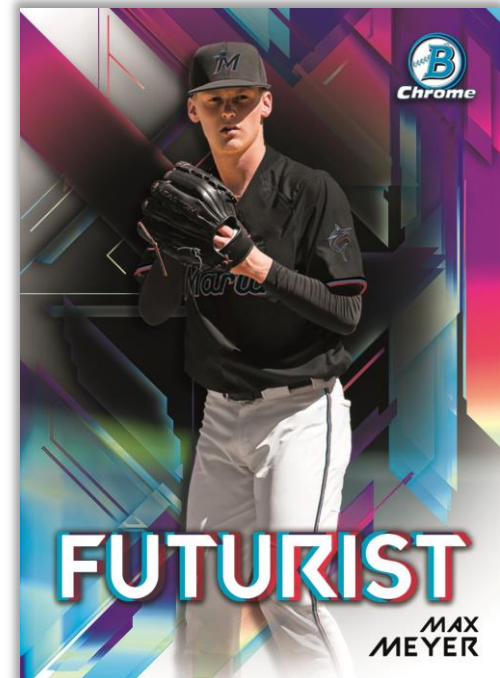

ROY Favorites - (1:8 Packs)

Atomic Refractor Parallel - #'d to 150

Gold Refractor Parallel - #'d to 50

Orange Refractor Parallel - #'d to 25 - **Hobby Exclusive!**

Red Refractor Parallel - #'d to 5

SuperFractor Parallel - #'d 1-of-1