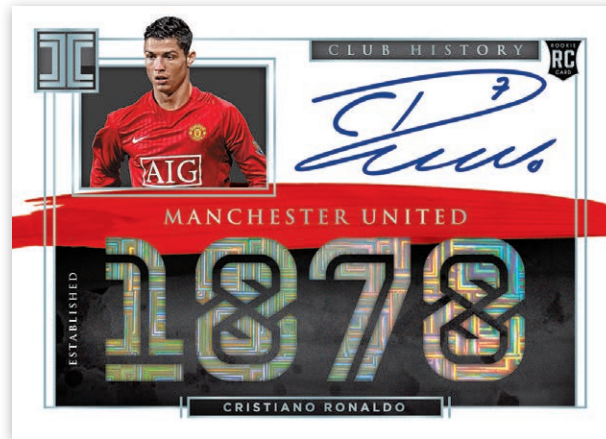

## BASE GOLD

Card images are solely for the purpose of design display.

## STAINLESS STARS SIGNATURES

Card images are solely for the purpose of design display.

## ROOKIE METAL BLACK

Find a 100-card base set that features current and future stars of the Premier League!

Each box of Impeccable features 1 insert, on average. Look for specially printed Stainless Stars metal cards, including autographed versions #d/25!

Find the next stars of the Premier League in this 20-card rookie insert!

Card images are solely for the purpose of design display.

**IMPECCABLE JERSEY NUMBER  
AUTOGRAPHS**

Card images are solely for the purpose of design display.