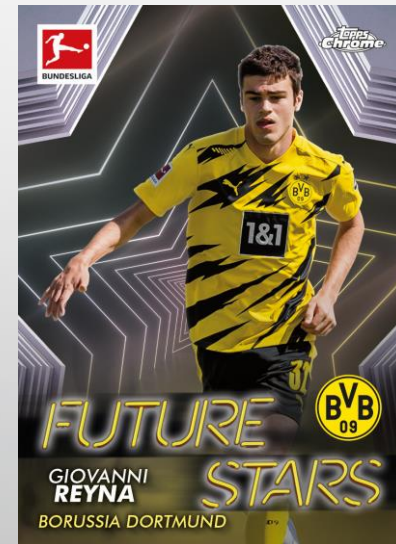

2020/2021 TOPPS CHROME - BUNDESLIGA

INSERT CARDS

Base Set - Short Prints

Collect limited cards featuring the Bundesliga trophy, the Supercup trophy, and the official Bundesliga match ball from Derbystar.

Future Stars – 1:6 Packs

Look out for the top young Bundesliga players emerging on the scene from each club.

Decade of Dominance Die Cut – 1:9 Packs

Collect this set of die-cut cards focusing on players who have dominated the last decade of Bundesliga soccer for their club.

Top XI – 1:36 Packs

Highlighting the top-11 goal scorers from the 2019/2020 Bundesliga season.

Future Stars Card