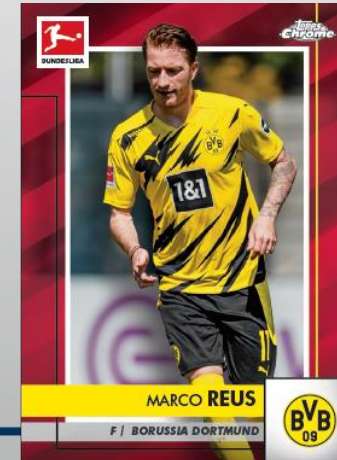

Base Card – Red Parallel