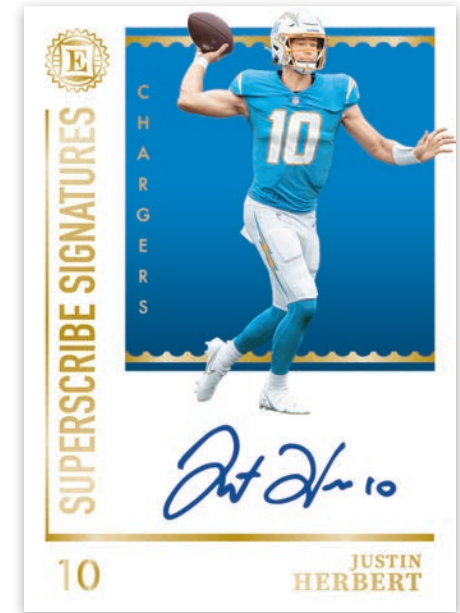

Card images are solely for the purpose of design display.

BASE GOLD

Card images are solely for the purpose of design display.

ROOKIE ENDORSEMENTS SAPPHIRE

Card images are solely for the purpose of design display.

SUPERSCRIBE SIGNATURES GOLD

Look for a 100-card base set that includes all of the biggest names that the NFL has to offer and be on the lookout for short-print parallels and rare base autographs!

Be on the look out for on-card autographs in Rookie Endorsements from all of the best young talent that the loaded 2021 NFL Draft Class has to offer!

Card images are solely for the purpose of design display.

SAPPHIRE SIGNATURES

Card images are solely for the purpose of design display.

ROOKIE CAP PATCH AUTOGRAPHS DIAMOND

Another on-card rookie signatures to hunt, look for Rookie Notable Signatures that will feature autographs from the likes of Trevor Lawrence, Ja'Marr Chase, Justin Fields and many, many more!