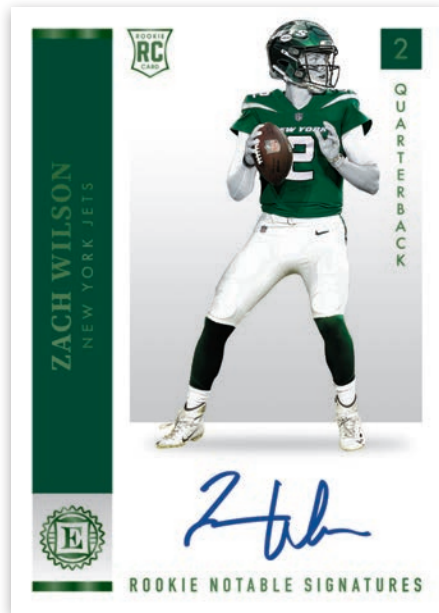

Card images are solely for the purpose of design display.

BASE GOLD

Card images are solely for the purpose of design display.

ROOKIE ENDORSEMENTS SAPPHIRE

Card images are solely for the purpose of design display.

SUPERSCRIBE SIGNATURES GOLD

Look for a 100-card base set that includes all of the biggest names that the NFL has to offer and be on the lookout for short-print parallels and rare base autographs!

Be on the look out for on-card autographs in Rookie Endorsements from all of the best young talent that the loaded 2021 NFL Draft Class has to offer!

Look for Superscribe Signatures, which feature on-card signatures from some of the biggest veteran names in the NFL today!

Card images are solely for the purpose of design display.

ROOKIE NOTABLE SIGNATURES EMERALD

NEW! Sapphire Signatures boasts a bold metallic blue autograph on a crisp black signing area!

Look for Rookie Cap Patch Autographs that showcase on-card autographs from the NFL's top rookies while featuring unique cap memorabilia!