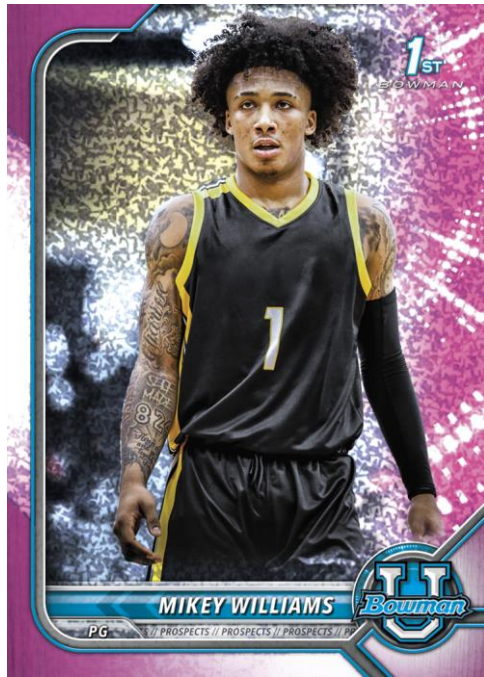

BOWMAN UNIVERSITY BASKETBALL

BASE CARDS

Base Set Parallels

- Refractor– 1:6 Packs
- Shimmer Refractor – 1 Per Hobby Box – **Hobby Only!**
- Purple Parallel – #’d to 299
- Aqua Refractor – #’d to 250
- Blue Refractor – #’d to 199
- Fuchsia Mini-Diamond Refractor – #’d to 150
- RayWave Refractor – #’d to 100
- Green Refractor – #’d to 99
- Green Shimmer Refractor – #’d to 99 – **Hobby Only!**
- Yellow Refractor – #’d to 75
- Gold Refractor – #’d to 50
- Gold Shimmer Refractor – #’d to 50 – **Hobby Only!**
- Orange Refractor – #’d to 25
- Orange Shimmer Refractor – #’d to 25 – **Hobby Only!**
- Red Shimmer Refractor – #’d to 10 – **Hobby Only!**
- Red Refractor – #’d to 5
- Black Shimmer Refractor – #’d 1-of-1 – **Hobby Only!**
- SuperFractor – #’d 1-of-1

Base Card – Fuchsia
Mini-Diamond Refractor

Base Set Image Variations