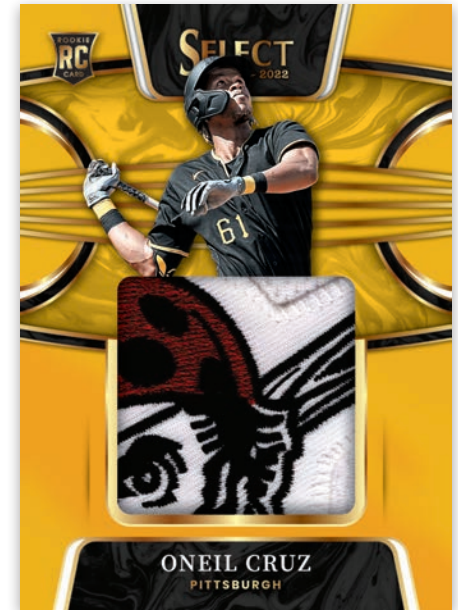

  
**MLB  
PLAYERS**

Card images are solely for the purpose of design display.

**ROOKIE JERSEY AUTOGRAPHS  
CRACKED ICE**

Headlined by baseball's No. 1 prospect, Rookie Jersey Autographs will be loaded with plenty of auto/mem goodness from future stars like Wander Franco, Jarren Duran, Edward Cabrera and more!

Card images are solely for the purpose of design display.

**MOON SHOT SIGNATURES**

Moon Shot Signatures is a 15-player checklist full of guys who are known for their out-of-this-world power!

Card images are solely for the purpose of design display.

**ROOKIE JUMBO SWATCH GOLD**

Look for an oversized swatch of player memorabilia for star rookies like Oneil Cruz, Josiah Gray, Brandon Marsh and more in Rookie Jumbo Swatch.

Card images are solely for the purpose of design display.