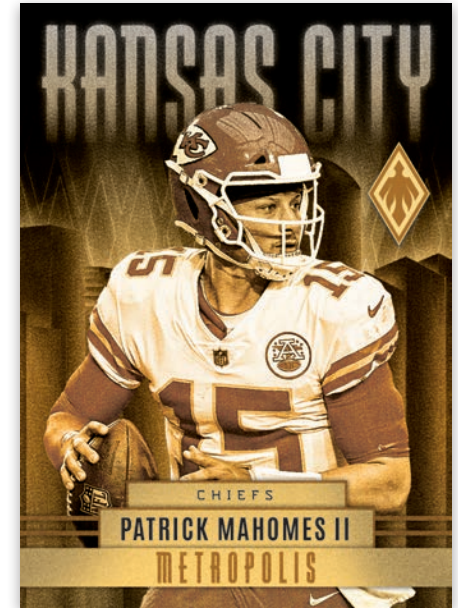

Card images are solely for the purpose of design display.

METROPOLIS

Brand new in 2022, Metropolis utilizes a unique aesthetic to create a truly memorable card for collectors.