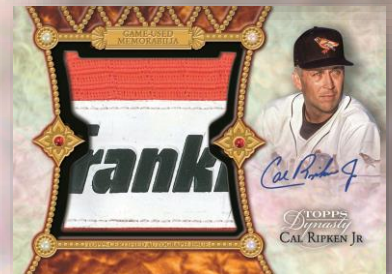

Autographed Batting Glove Patch Card (Jumbo Logo Variation)