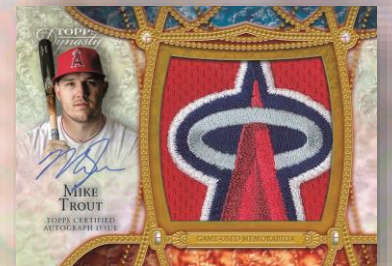

Autographed Jumbo Patch Card (Gold Parallel)